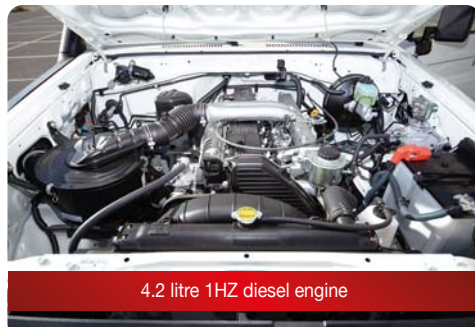

Engine model - 1HZ

Type: Fuel injection
Capacity: 4164cc diesel
Number of cylinders: 6, In-line OHC
BHP/kW: 129/96@3800rpm
Nm: 285@2200rpm
Heavy-duty water cooling
12v electrics
130 litre diesel fuel tank
5 speed manual transmission

The Land Cruiser 79 Series Double Cabin Pick-Up

Rear seats in the Double Cabin Pick-Up

Folding rear bench (first aid kit a TGS option)

Pickup bed with spare wheel fitted (Euro pallet compatible)

4.2 litre 1HZ diesel engine