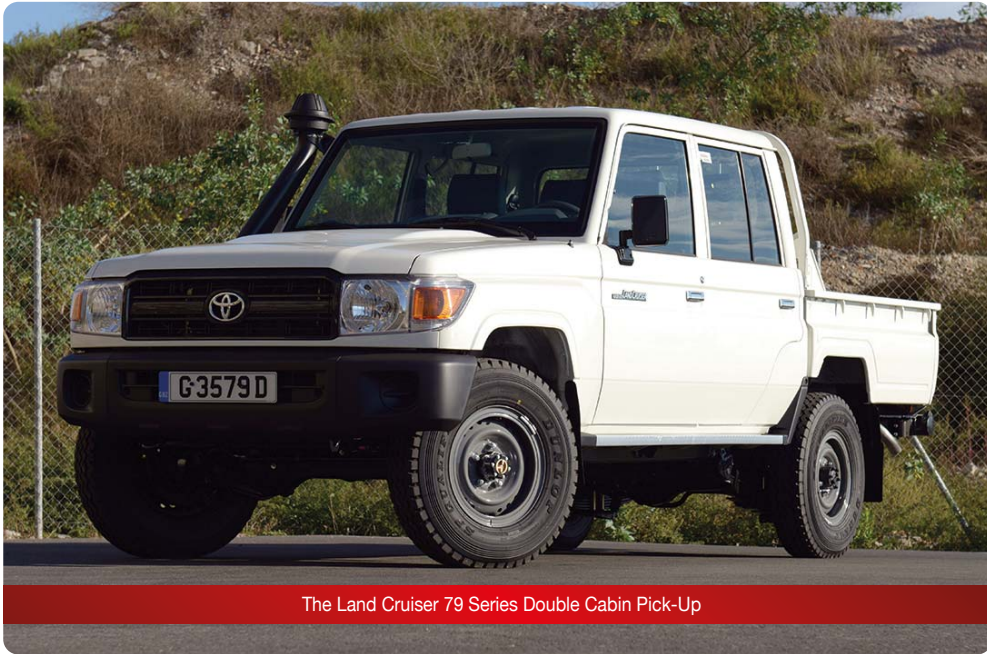

The Land Cruiser 79 Series Double Cabin Pick-Up