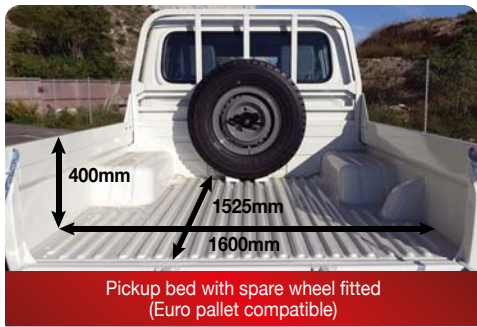

Pickup bed with spare wheel fitted (Euro pallet compatible)